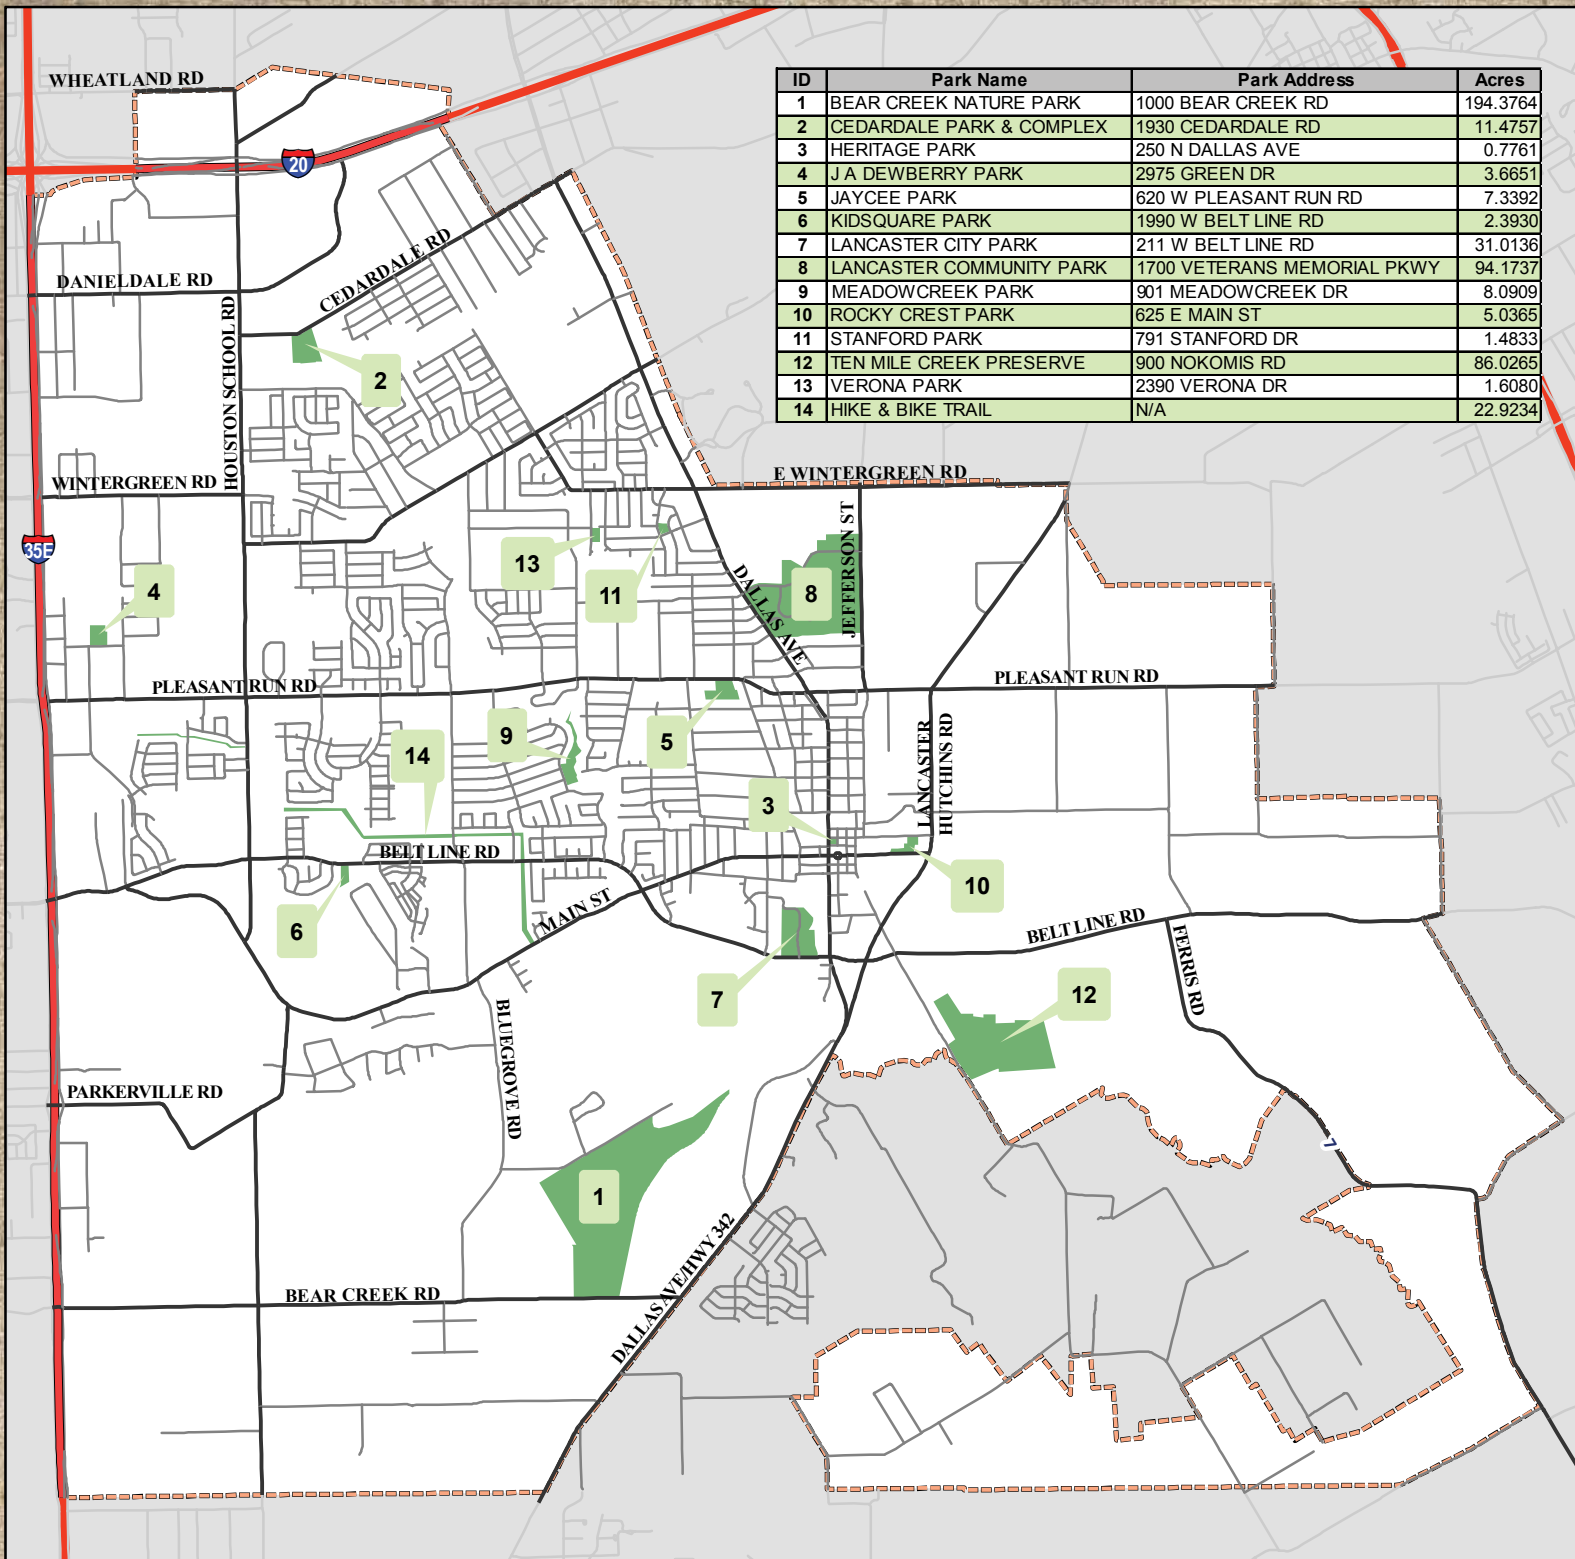

City of Lancaster Park Locations

ID	Park Name	Park Address	Acres
1	BEAR CREEK NATURE PARK	1000 BEAR CREEK RD	194.3764
2	CEDARDALE PARK & COMPLEX	1930 CEDARDALE RD	11.4757
3	HERITAGE PARK	250 N DALLAS AVE	0.7761
4	J A DEWBERRY PARK	2975 GREEN DR	3.6651
5	JAYCEE PARK	620 W PLEASANT RUN RD	7.3392
6	KIDSQUARE PARK	1990 W BELT LINE RD	2.3930
7	LANCASTER CITY PARK	211 W BELT LINE RD	31.0136
8	LANCASTER COMMUNITY PARK	1700 VETERANS MEMORIAL PKWY	94.1737
9	MEADOWCREEK PARK	901 MEADOWCREEK DR	8.0909
10	ROCKY CREST PARK	625 E MAIN ST	5.0365
11	STANFORD PARK	791 STANFORD DR	1.4833
12	TEN MILE CREEK PRESERVE	900 NOKOMIS RD	86.0265
13	VERONA PARK	2390 VERONA DR	1.6080
14	HIKE & BIKE TRAIL	N/A	22.9234

- Legend**
- Parks
 - City Limits